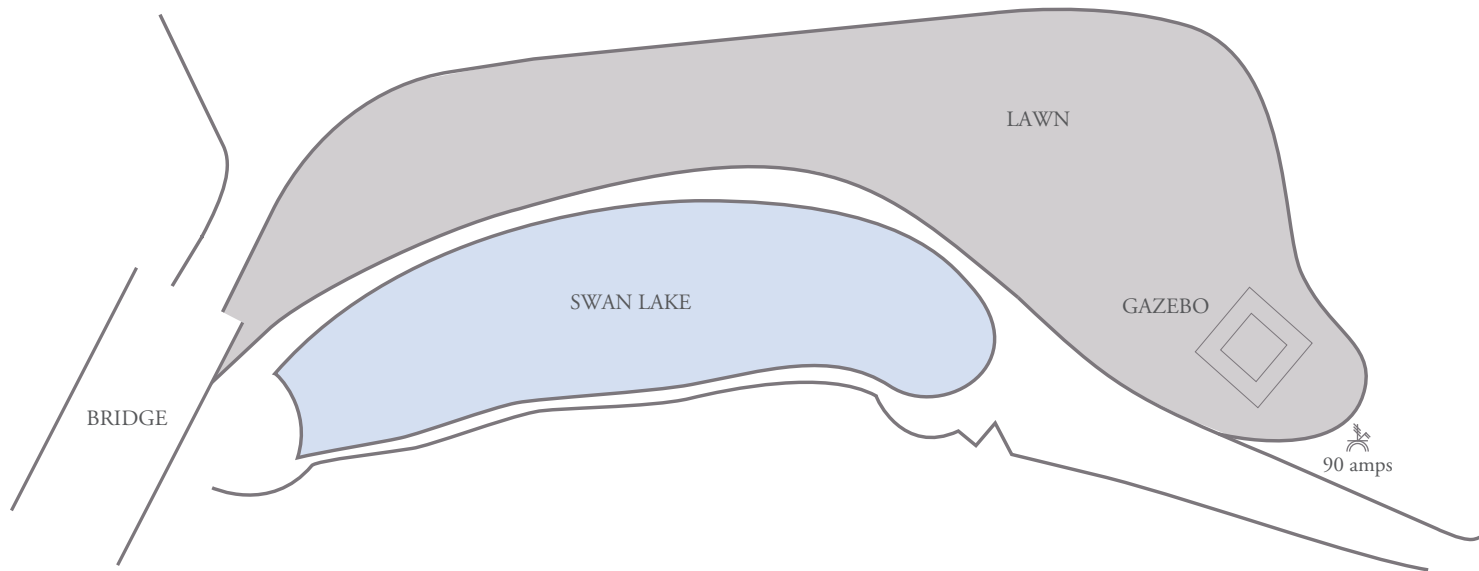

Hotel Bel-Air

Swan Lake

SWAN LAKE	Metric	Imperial
Area	101 m ²	1085 ft ²
Ceiling height	-	-
Length (maximum)	20 m	65' 6"
Width (maximum)	6 m	19' 7"

Capacities	Maximum
Reception	120
Theater	180
Banquet Rounds	90
Banquet Dance	-
Classroom	-
Conference	-
U Shape	-
Hallow Square	-

Key	Symbol
Three-phase	