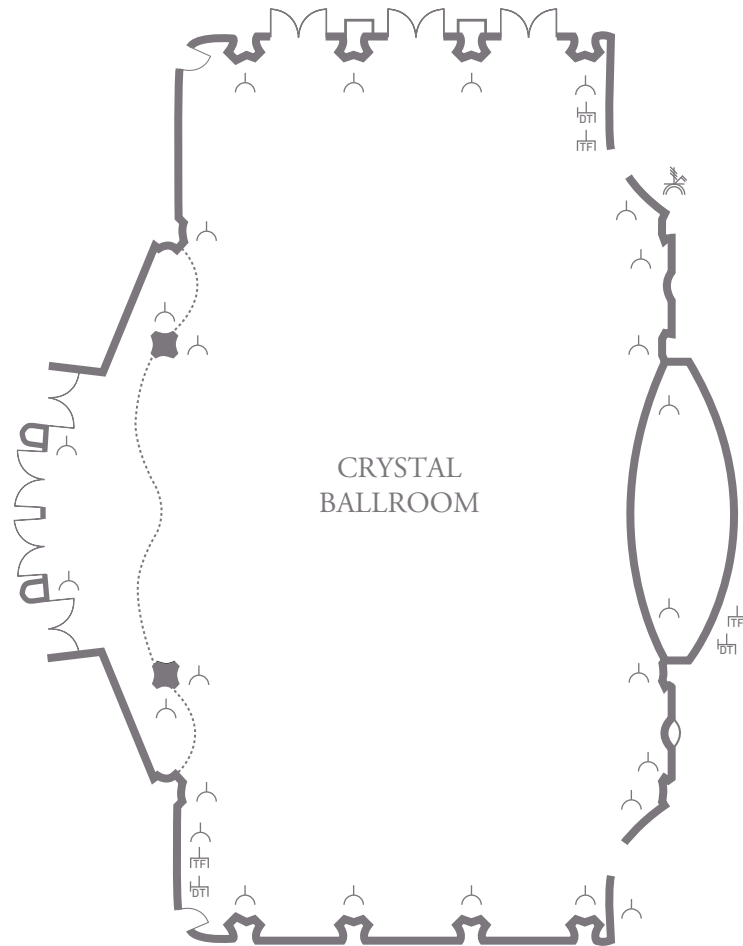

The Beverly Hills Hotel
Crystal Ballroom
First floor

CRYSTAL BALLROOM	Metres	Feet
Area	704m ²	7,577ft ²
Ceiling height	5m	15'
Length (maximum)	22m	80'
Width (maximum)	34m	111"

Capacities	Maximum
Reception	600
Theatre	850
Banquet round	560
Dinner dance	450
Classroom	375
Conference	80
U-shape	78
Hollow square	90

Key	Symbol
Electricity socket	
LAN port	
Telephone socket	
Three-phase	