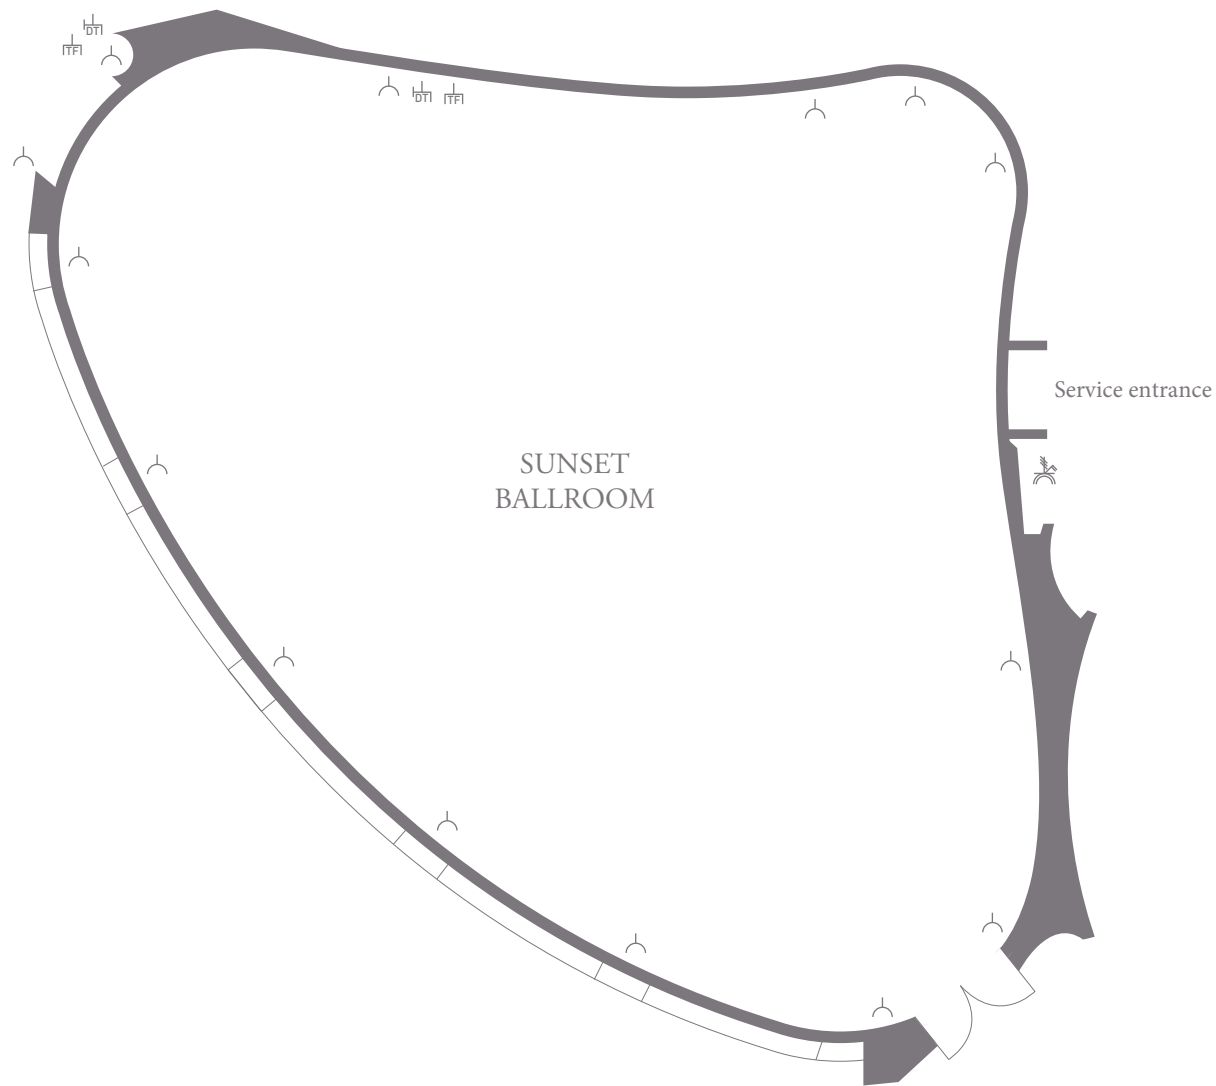

The Beverly Hills Hotel  
*Sunset Ballroom*  
*Ground floor*

SUNSET BALLROOM	Metres	Feet
Area	218m <sup>2</sup>	2,345ft <sup>2</sup>
Ceiling height	2.9m	9.5'
Length (maximum)	27m	87'
Width (maximum)	14m	47'

Capacities	Maximum
Reception	200
Theater	175
Banquet round	150
Dinner dance	120
Classroom	100
Conference	50
U-shape	50
Hollow square	60

Key	Symbol
Electricity socket	
LAN port	
Telephone socket	
Three-phase	