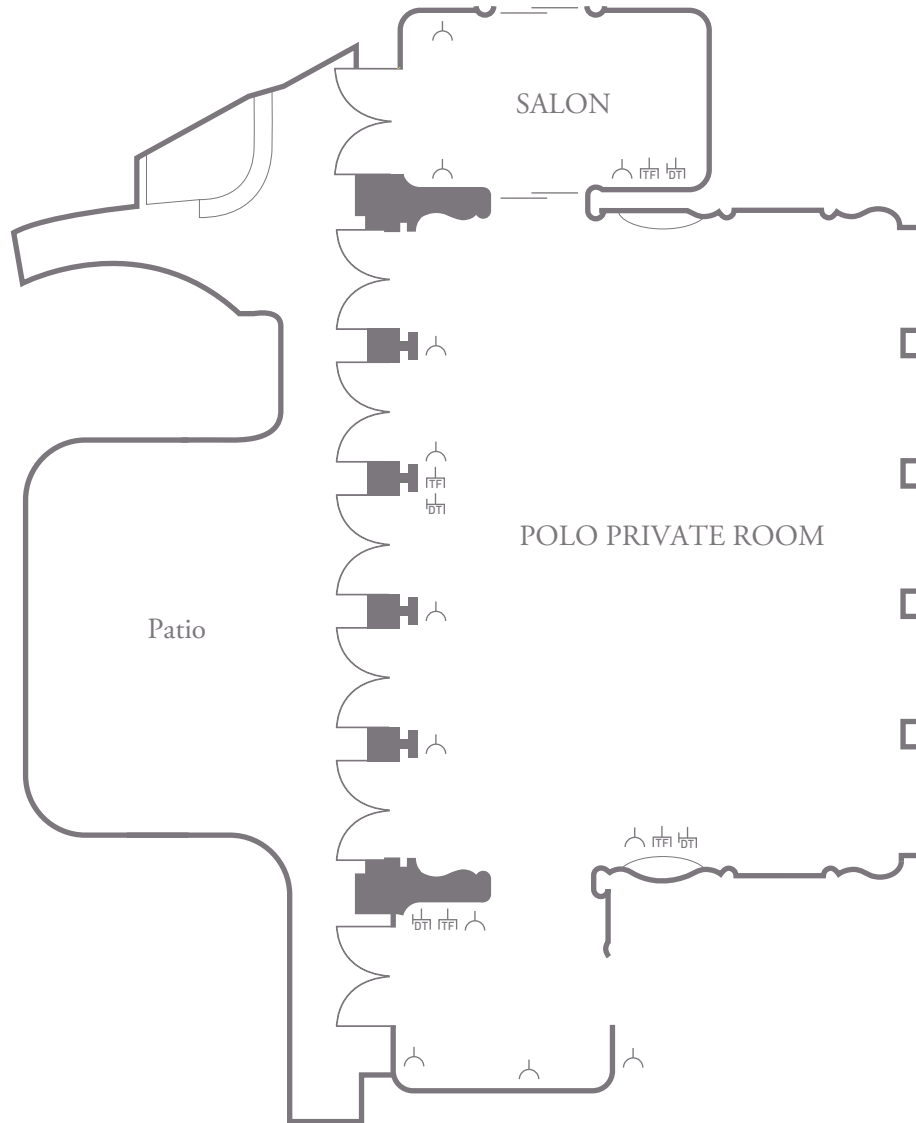

The Beverly Hills Hotel
Polo Private Room
 Ground floor

POLO PRIVATE ROOM	Metres	Feet
Area	97m ²	1,040ft ²
Ceiling height	3m	10'6"
Length (maximum)	9m	30'
Width (maximum)	13m	43'

Capacities	Maximum
Reception	100
Theatre	80
Banquet round	80
Dinner dance	60
Classroom	48
Conference	30
U-shape	36
Hollow square	40

Key	Symbol
Electricity socket	⌋
LAN port	⌋
Telephone socket	⌋ ⌋